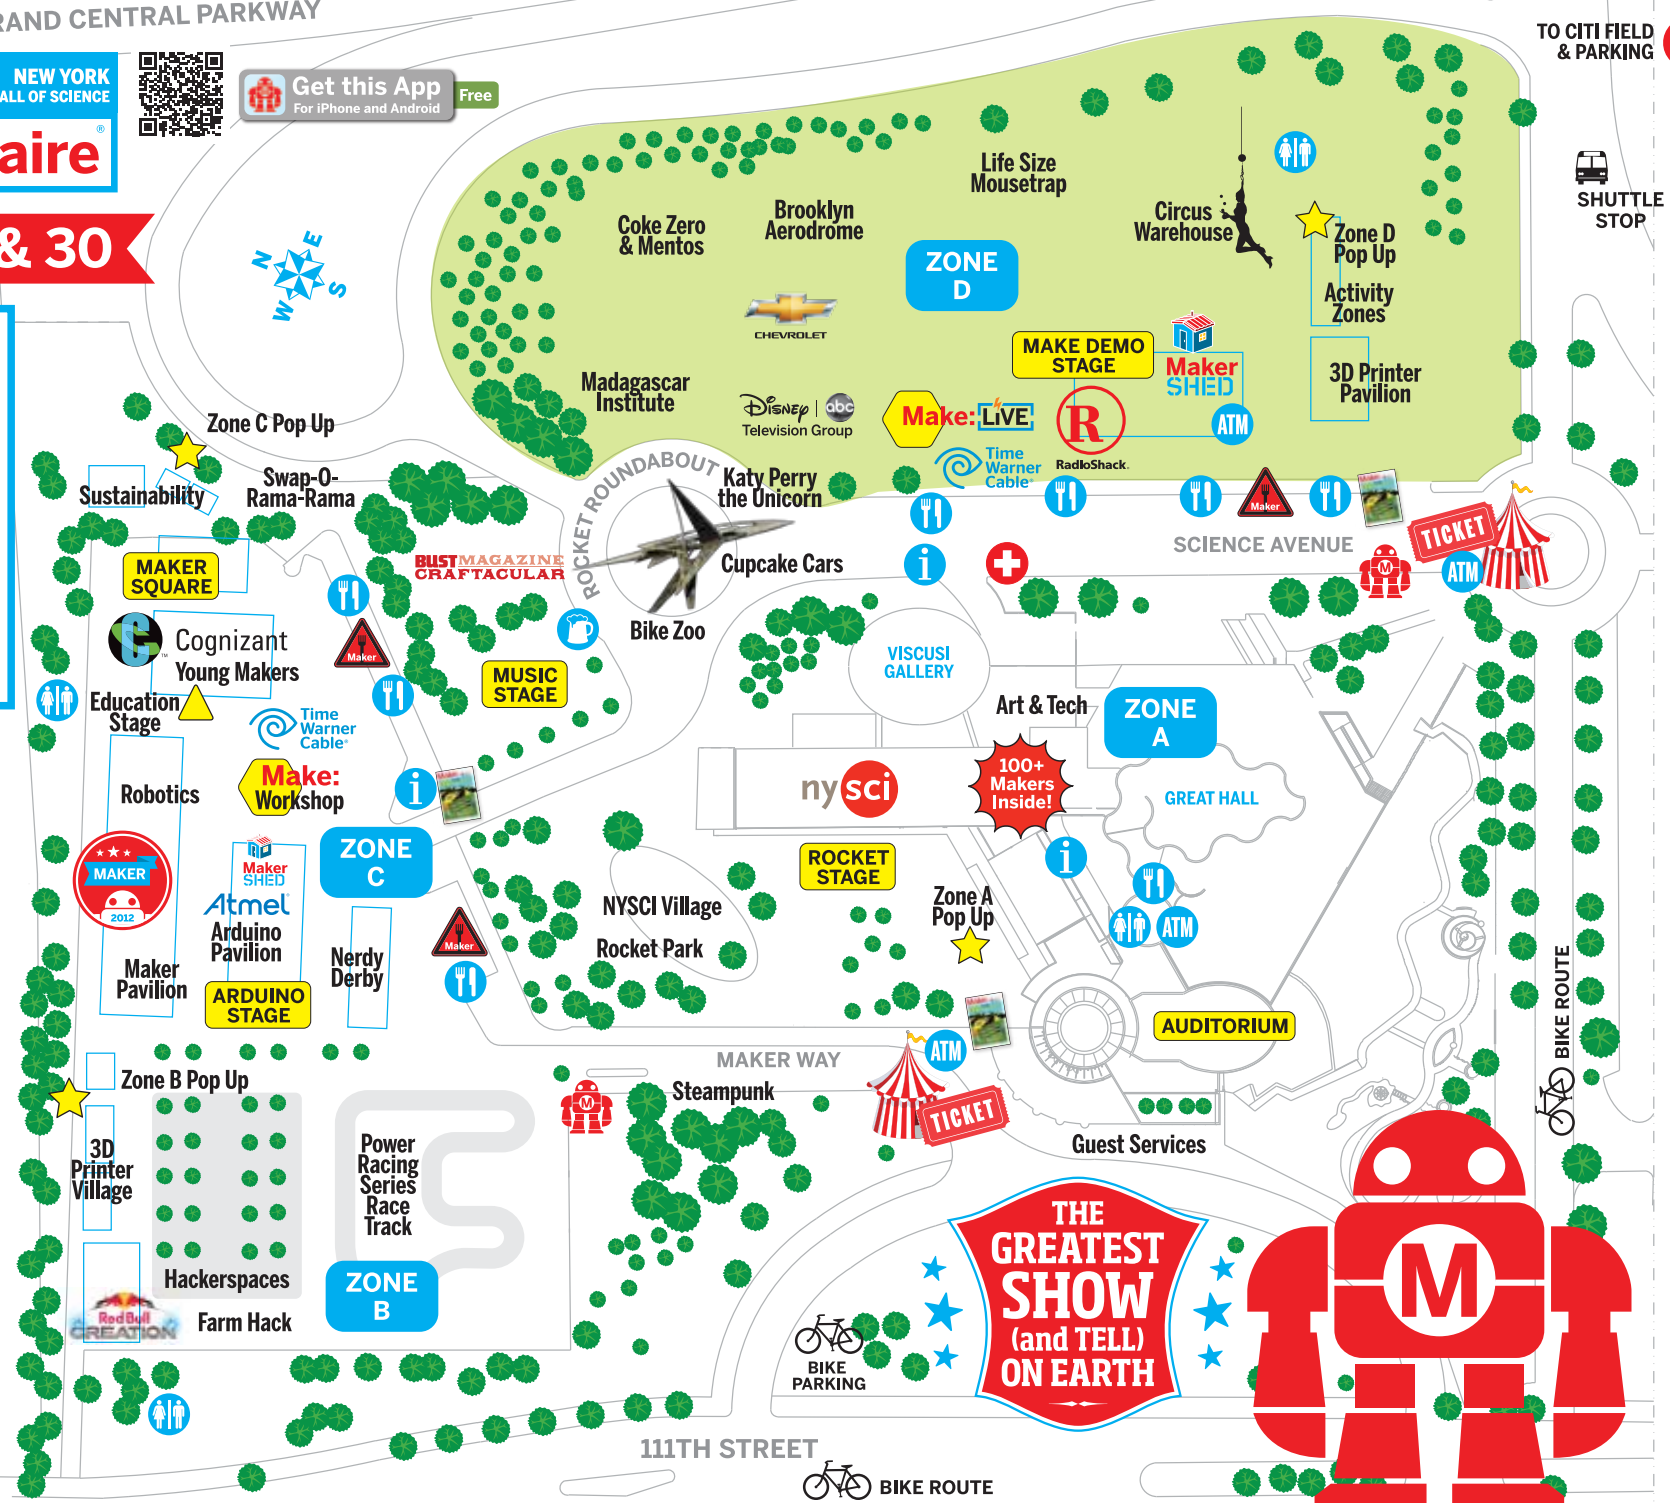

3rd Annual

GRAND CENTRAL PARKWAY

TO CITI FIELD & PARKING

WORLD NEW YORK HALL OF SCIENCE  
**Maker Faire**

Get this App  
For iPhone and Android Free

SEPT 29 & 30

- First Aid
- ATM
- Information
- Restrooms
- Food
- Merchandise
- Subscriptions

LONG ISLAND RAILROAD

TO #7 TRAIN

**THE GREATEST SHOW (and TELL) ON EARTH**

BIKE PARKING  
BIKE ROUTE

BIKE ROUTE

SHUTTLE STOP