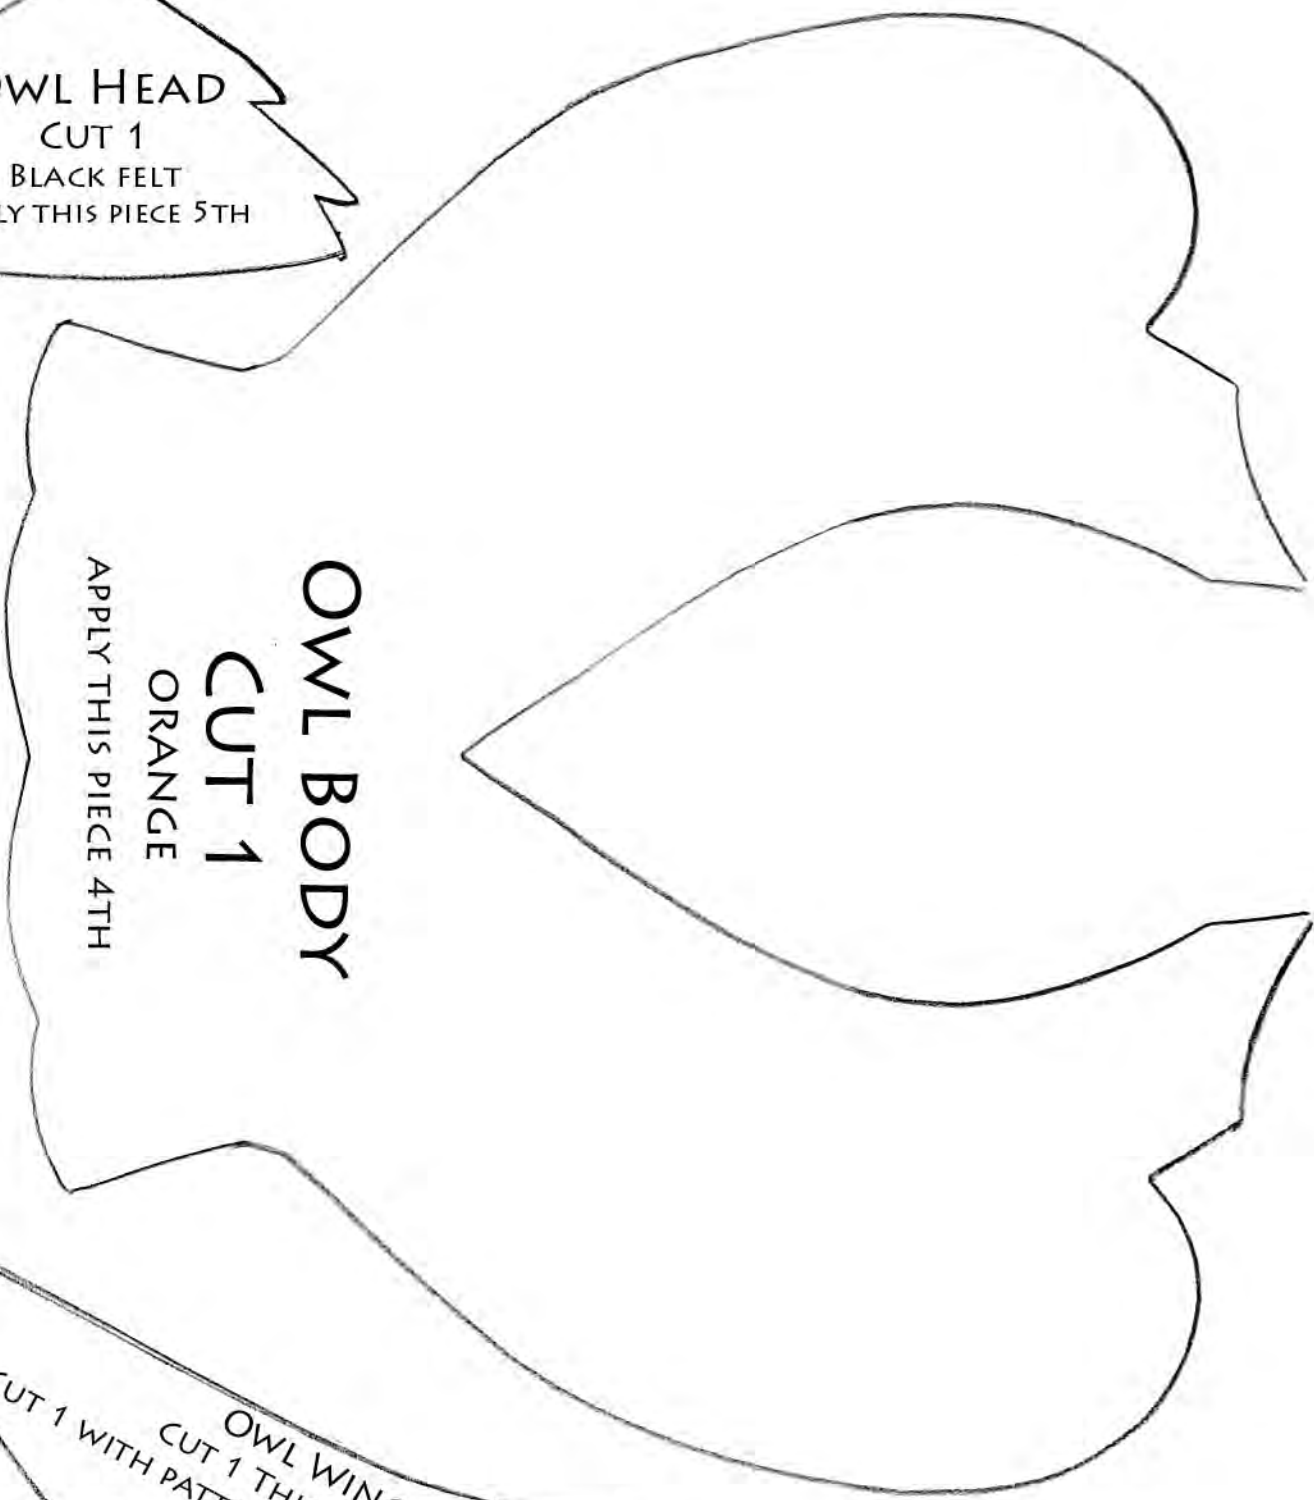

CAT PUPIL

CAT MOUTH
CUT 1
RED
APPLY THIS PIECE 1ST

CAT HEAD

CUT 1

BLACK FELT

APPLY 3RD

BAT
CUT 1
BLACK APPLY 2ND

BAT
CUT 1
BLACK APPLY 2ND

GHOST
CUT 1

WHITE FELT
APPLY 2ND

GHOST MOON

CUT 1

WHITE

APPLY 1ST

OWL HEAD
CUT 1
BLACK FELT
APPLY THIS PIECE 5TH

OWL BODY
CUT 1
ORANGE
APPLY THIS PIECE 4TH

OWL WING
CUT 1 THIS SIDE UP
CUT 1 WITH PATTERN FLIPPED FACE DOWN
BLACK FELT
APPLY THESE PIECES 5TH

OWL CLAW
CUT 1 THIS SIDE UP
CUT 1 WITH PATTERN FACE DOWN
YELLOW
APPLY PIECES 6TH

PUMPKIN HEAD

CUT 1

ORANGE FELT
APPLY THIS PIECE 3RD

**PUMPKIN
EYE
CUT 2
O. FELT
APPLY 2ND**