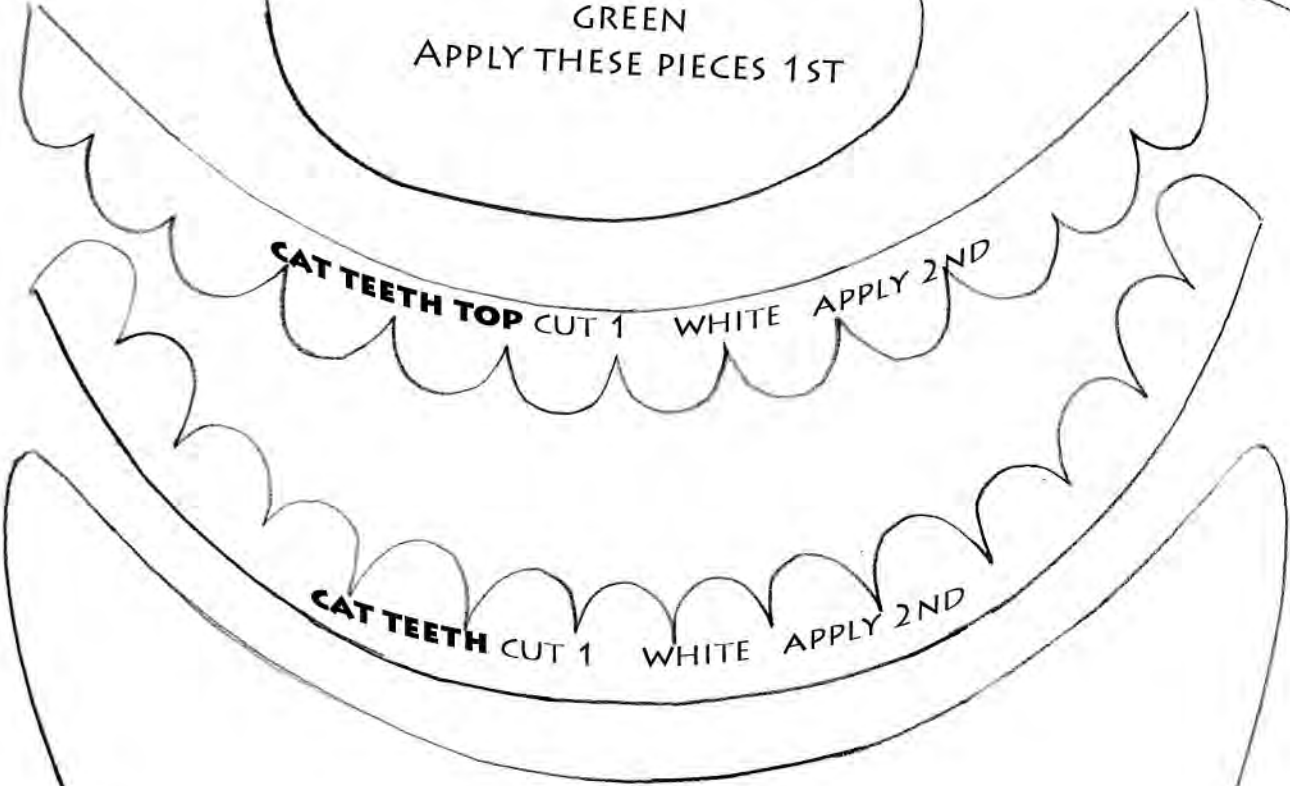

CAT PUPIL

CAT MOUTH
CUT 1
RED
APPLY THIS PIECE 1ST

CAT HEAD

CUT 1

BLACK FELT

APPLY 3RD

BAT
CUT 1
BLACK APPLY 2ND

BAT
CUT 1
BLACK APPLY 2ND

GHOST
CUT 1

WHITE FELT
APPLY 2ND

GHOST MOON

CUT 1

WHITE

APPLY 1ST

OWL HEAD
CUT 1
BLACK FELT
APPLY THIS PIECE 5TH

OWL BODY
CUT 1
ORANGE
APPLY THIS PIECE 4TH

OWL WING
CUT 1 THIS SIDE UP
CUT 1 WITH PATTERN FLIPPED FACE DOWN
BLACK FELT
APPLY THESE PIECES 5TH

OWL CLAW
CUT 1 THIS SIDE UP
CUT 1 WITH PATTERN FACE DOWN
YELLOW
APPLY PIECES 6TH

PUMPKIN HEAD

CUT 1

ORANGE FELT
APPLY THIS PIECE 3RD

**PUMPKIN
EYE
CUT 2
O. FELT
APPLY 2ND**