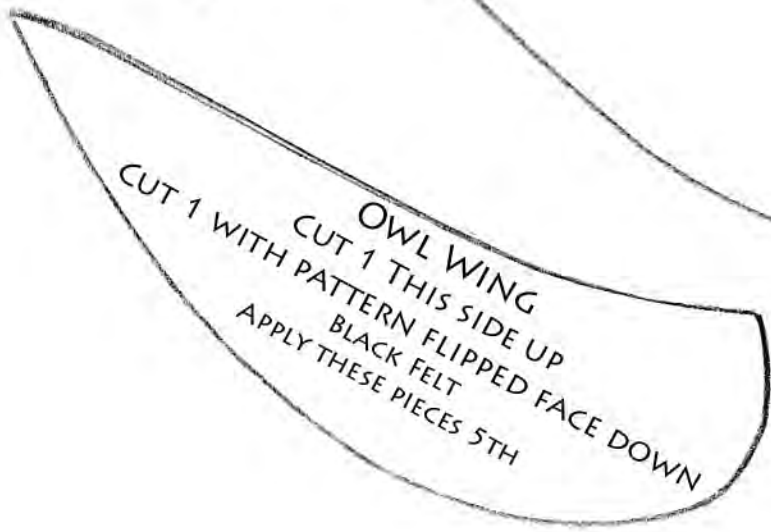

CAT PUPIL

CAT MOUTH
CUT 1
RED
APPLY THIS PIECE 1ST

CAT HEAD

CUT 1

BLACK FELT

APPLY 3RD

BAT
CUT 1
BLACK APPLY 2ND

BAT
CUT 1
BLACK APPLY 2ND

GHOST
CUT 1

WHITE FELT
APPLY 2ND

GHOST MOON

CUT 1

WHITE

APPLY 1ST

OWL HEAD
CUT 1
BLACK FELT
APPLY THIS PIECE 5TH

OWL BODY
CUT 1
ORANGE
APPLY THIS PIECE 4TH

OWL WING
CUT 1 THIS SIDE UP
CUT 1 WITH PATTERN FLIPPED FACE DOWN
BLACK FELT
APPLY THESE PIECES 5TH

OWL CLAW
CUT 1 THIS SIDE UP
CUT 1 WITH PATTERN FACE DOWN
YELLOW
APPLY PIECES 6TH

PUMPKIN HEAD

CUT 1

ORANGE FELT
APPLY THIS PIECE 3RD

**PUMPKIN
EYE
CUT 2
O. FELT
APPLY 2ND**